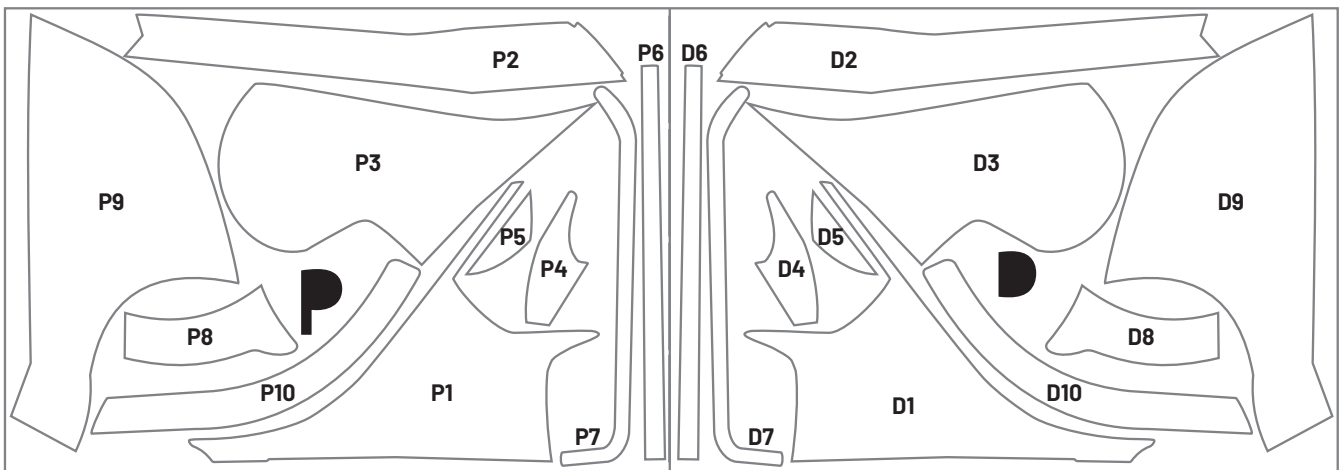

TESBROS

Kit Components

MODEL 3 CHROME DELETE KIT

MIRROR KIT

Passenger

Driver

Accent Kit

MODEL X CHROME DELETE KIT

MIRROR KIT

FRONT KIT

Left Side

Right Side

MODEL S CHROME DELETE KIT

MIRROR KIT

Driver

Passenger

POST 2016 FRONT KIT

Left Side

Right Side

MODEL S CHROME DELETE KIT

PRE 2016 FRONT KIT