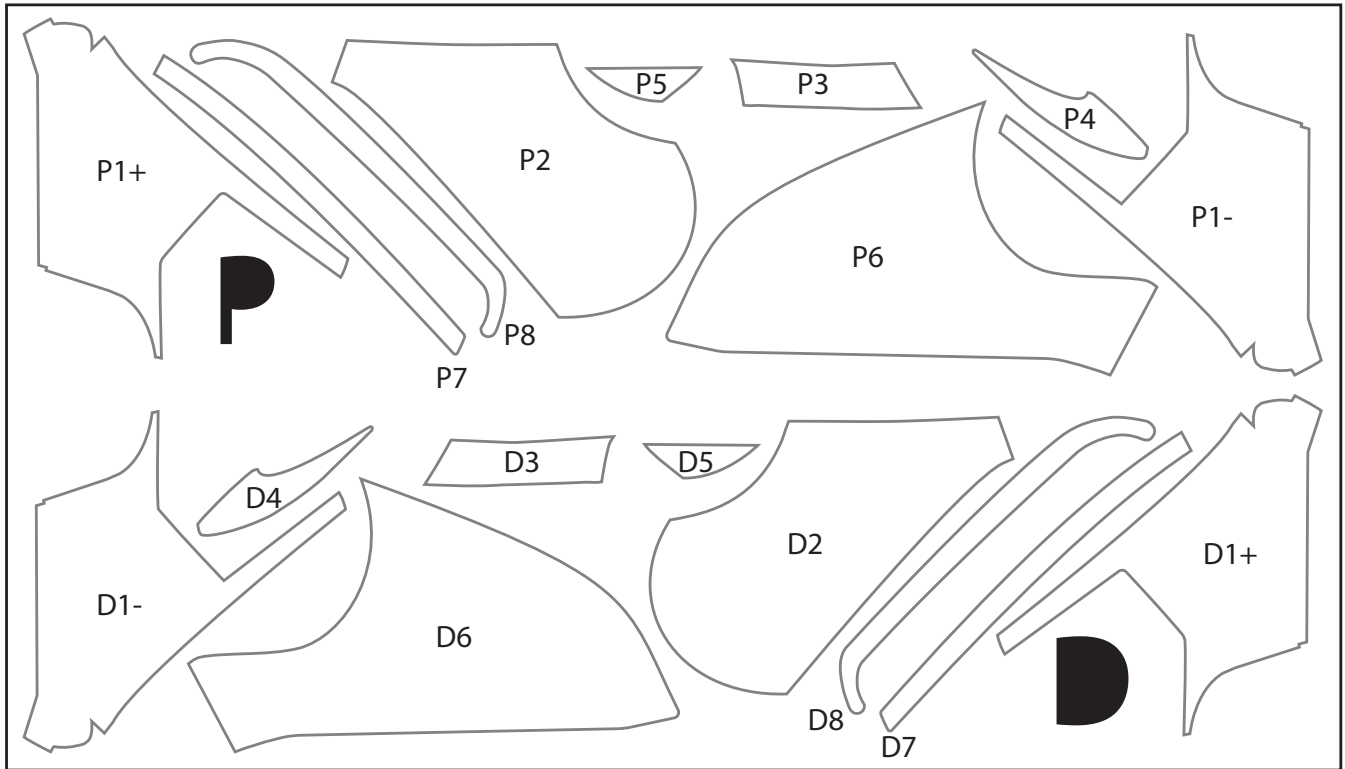

TESBROS

Kit Components

MODEL 3 CHROME DELETE KIT

MIRROR KIT

Passenger

Driver

Accent Kit

MODEL X CHROME DELETE KIT

MIRROR KIT

FRONT KIT

Left Side

Right Side

MODEL S CHROME DELETE KIT

MIRROR KIT

Driver

Passenger

POST 2016 FRONT KIT

Left Side

Right Side

MODEL S CHROME DELETE KIT

PRE 2016 FRONT KIT