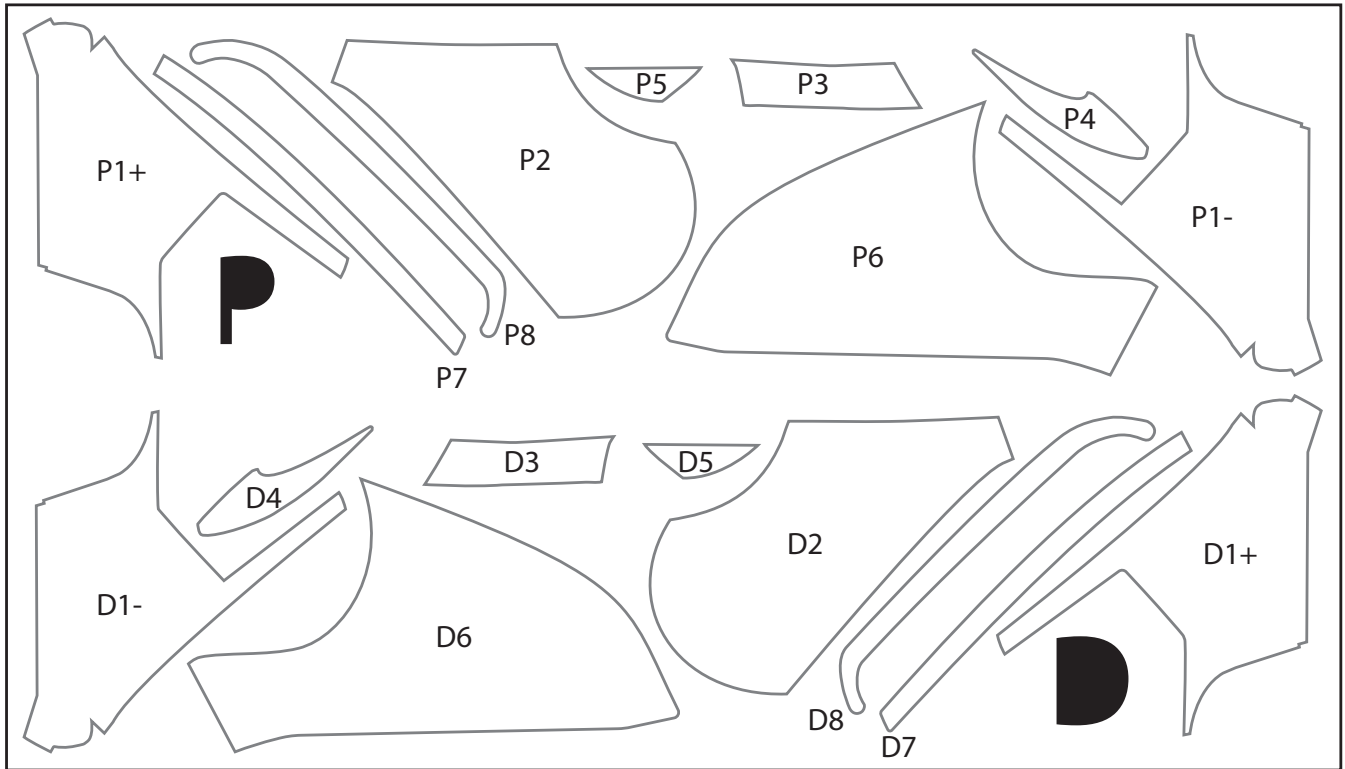

TESBROS

Kit Components

MODEL 3 CHROME DELETE KIT

MIRROR KIT

Passenger

Driver

Accent Kit

MODEL X CHROME DELETE KIT

MIRROR KIT

FRONT KIT

Left Side

Right Side

MODEL S CHROME DELETE KIT

MIRROR KIT

Passenger

Driver

POST 2016 FRONT KIT

Left Side

Right Side

MODEL S CHROME DELETE KIT

PRE 2016 FRONT KIT