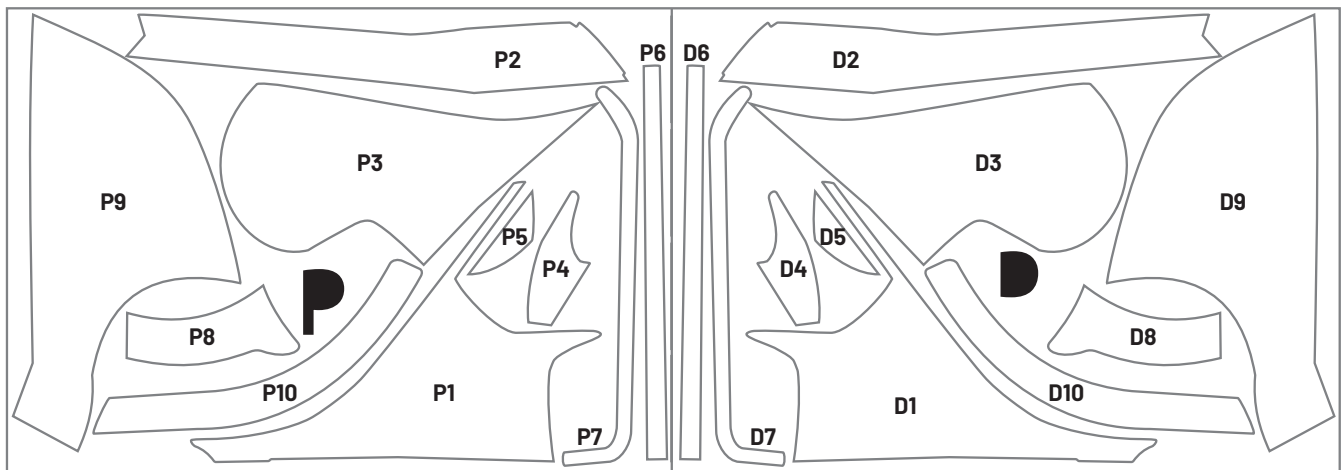

TESBROS

Kit Components

MODEL 3 CHROME DELETE KIT

MIRROR KIT

Passenger

Driver

Accent Kit

MODEL X CHROME DELETE KIT

MIRROR KIT

FRONT KIT

Left Side

Right Side

MODEL S CHROME DELETE KIT

MIRROR KIT

Passenger

Driver

POST 2016 FRONT KIT

Left Side

Right Side

MODEL S CHROME DELETE KIT

PRE 2016 FRONT KIT